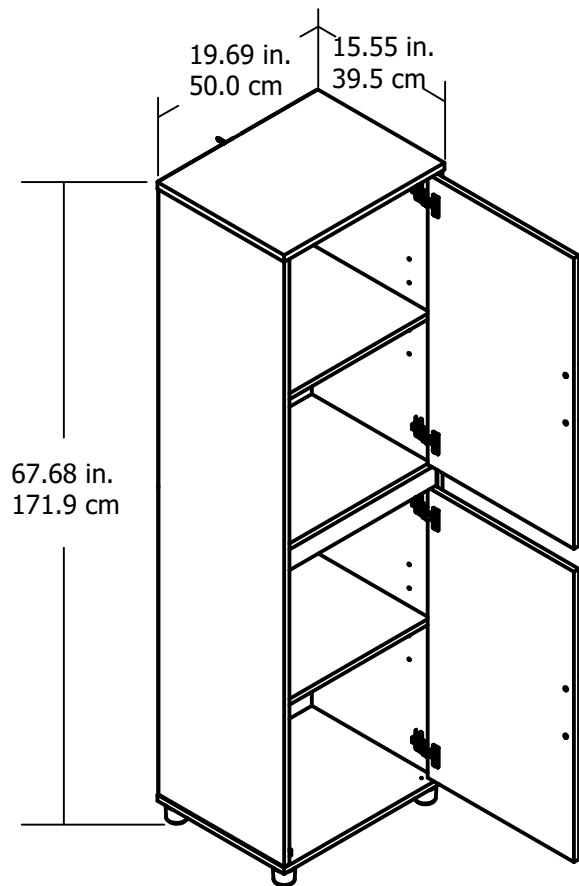

9695

Wood Breakdown:  
PB 90% & MDF 5%  
Total storage: xx cubic feet

Overall Product Size:  
19.69"W x 15.55"D x 67.68"H  
50.0cm W x 39.5cm D x 171.9cm H

Maximum Weight Capacities  
Unit Weight: 75 lbs. (34 kg)