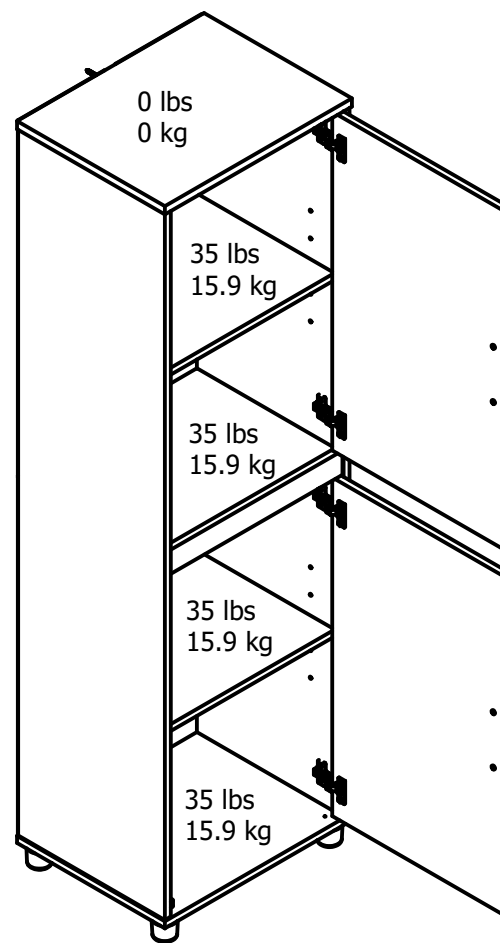

9695

Wood Breakdown:  
PB 90% & MDF 5%  
Total storage: xx cubic feet

Overall Product Size:  
19.69"W x 15.55"D x 67.68"H  
50.0cm W x 39.5cm D x 171.9cm H

Maximum Weight Capacities  
Unit Weight: 75 lbs. (34 kg)